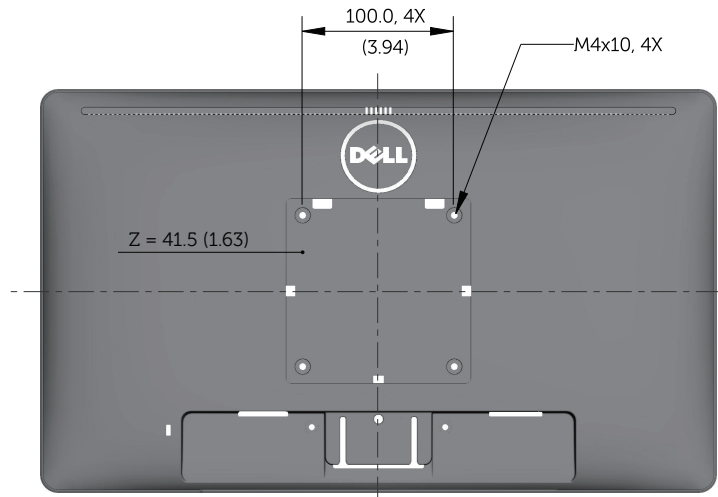

E1914H Outline Dimensions

Nominal Dimensions
Unit:mm(inch)

Back view of Monitor without stand