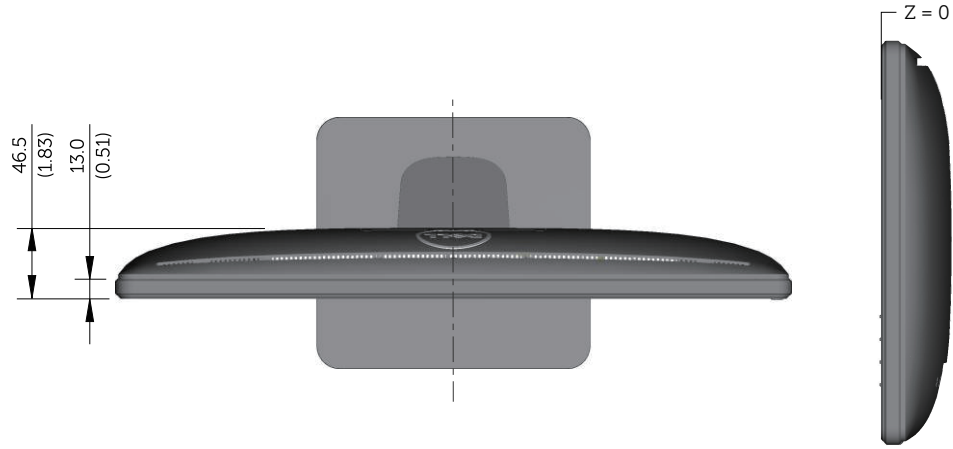

E1914H Outline Dimensions

Nominal Dimensions
Unit:mm(inch)

Back view of Monitor without stand